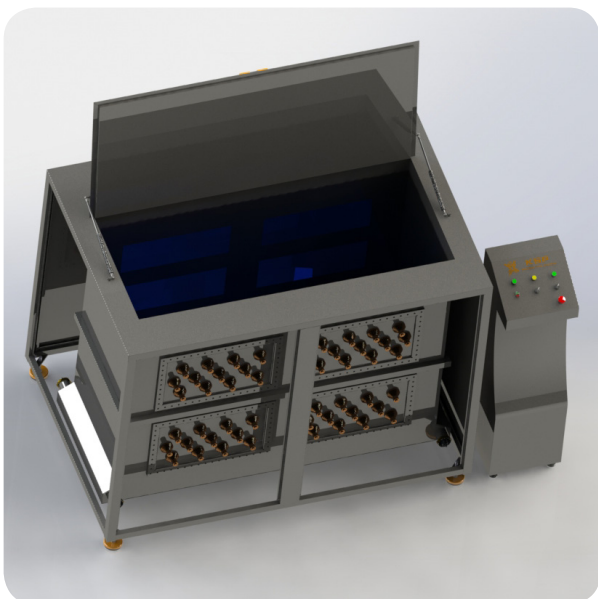

UWM SERIES

DETAILED
CLEANING

TOUCH
SCREEN

FULLY
AUTOMATIC

Our product line includes every type of cleaning system, bench top ultrasonic washer, to fully-automated multi-stage systems that produce zero-residue cleaning results for high-technology parts washing applications, and everything in-between.

As our all other products, UWM Series are built with high quality mostly European made components.

Customized for Your Application:

While competitive ultrasonic cleaners have designed standard cleaning systems which may not be perfectly suited to your application. In this case KSP Team can design any machine according to your systems' needs with the help of Mechanical, Electronic and Software Engineers in the development team.