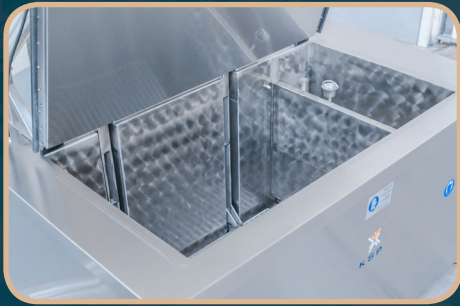

UWM SERIES FULLY AUTOMATIC WASHING SYSTEM