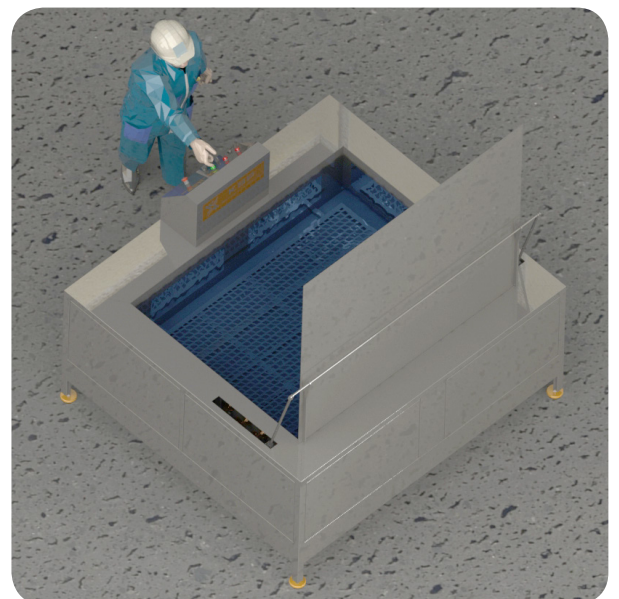

UWM SERIES

DETAILED
CLEANING

TOUCH
SCREEN

FULLY
AUTOMATIC

Our product line includes every type of cleaning system, bench top ultrasonic washer, to fully-automated multi-stage systems that produce zero-residue cleaning results for high-technology parts washing applications, and everything in-between.

As our all other products, UWM Series are built with high quality mostly European made components.

Customized for Your Application:

While competitive ultrasonic cleaners have designed standard cleaning systems which may not be perfectly suited to your application. In this case KSP Team can design any machine according to your systems' needs with the help of Mechanical, Electronic and Software Engineers in the development team.