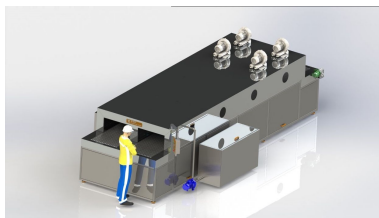

SPECIAL DESIGNED MACHINES FOR SPECIAL APPLICATIONS

We develop customized solutions for all your INDUSTRIAL WASHING PROBLEMS you need. As KSP TEAM, we provide solutions to our customers' washing problems, save time and solve their problems quickly. We choose the most suitable washing type according to the size, type and material of the parts and we produce specially designed and designed machines. You can benefit from the experience of our trained and competent expert staff who have gained experience by doing many different applications over time and closely following the developments in the industrial washing area. We recommend that you contact us for all your industrial parts and projects that require washing.