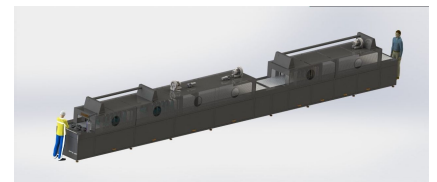

SPECIAL DESIGNED MACHINES FOR SPECIAL APPLICATIONS

We develop customized solutions for all your INDUSTRIAL WASHING PROBLEMS you need. As KSP TEAM, we provide solutions to our customers' washing problems, save time and solve their problems quickly. We choose the most suitable washing type according to the size, type and material of the parts and we produce specially designed and designed machines. You can benefit from the experience of our trained and competent expert staff who have gained experience by doing many different applications over time and closely following the developments in the industrial washing area. We recommend that you contact us for all your industrial parts and projects that require washing.