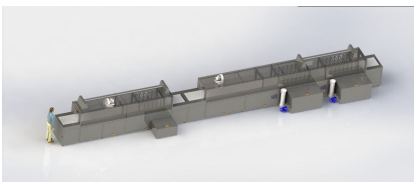

SPECIAL DESIGNED MACHINES FOR SPECIAL APPLICATIONS

We develop customized solutions for all your INDUSTRIAL WASHING PROBLEMS you need. As KSP TEAM, we provide solutions to our customers' washing problems, save time and solve their problems quickly. We choose the most suitable washing type according to the size, type and material of the parts and we produce specially designed and designed machines. You can benefit from the experience of our trained and competent expert staff who have gained experience by doing many different applications over time and closely following the developments in the industrial washing area. We recommend that you contact us for all your industrial parts and projects that require washing.