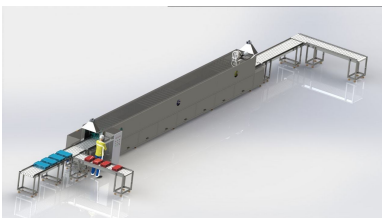

SPECIAL DESIGNED MACHINES FOR SPECIAL APPLICATIONS

We develop customized solutions for all your INDUSTRIAL WASHING PROBLEMS you need. As KSP TEAM, we provide solutions to our customers' washing problems, save time and solve their problems quickly. We choose the most suitable washing type according to the size, type and material of the parts and we produce specially designed and designed machines. You can benefit from the experience of our trained and competent expert staff who have gained experience by doing many different applications over time and closely following the developments in the industrial washing area. We recommend that you contact us for all your industrial parts and projects that require washing.