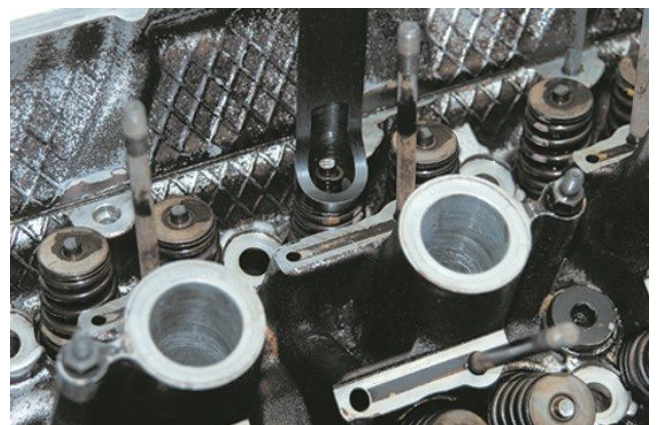

KSP500 CYLINDER HEAD VALVE SPRING ASSEMBLY BENCH

You can move cylinder head on the bench on 3 ways and you can adjust cylinder head angle easily. Remove and install valve springs on cylinder heads with recessed springs. Two different size spring adaptors is standard outfits.

KSP500 is re-engineered by the KSP Engineers to prove easier removing and installing valve springs on cylinder heads. You can move the cylinder head on 3 axis, and you can adjust machine head in 3 axis also. This moving capability grants excellent control on the machine and provides a better and easier assembling-disassembling experience.

KSP500 has two different size of spring adaptors as standard outfit.